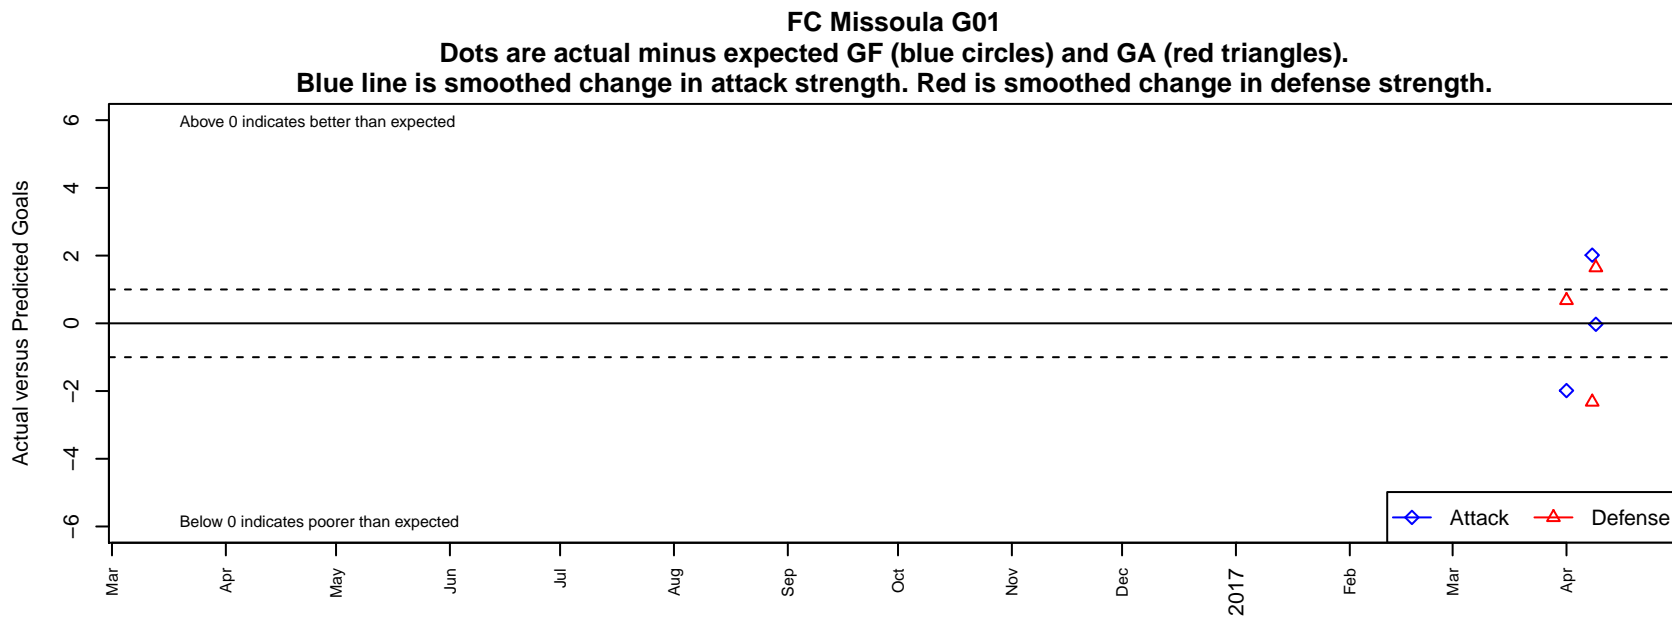

# FC Missoula G01

Missoula, MT  
G01 total strength=1299  
attack=12.15 defense=2.62  
spr league = Spr PSPL–Inland Copa 1 U16  
notes= Ansah 2016

alt names used:

Venues played:  
2016 Spr PSPL–Inland Copa 1 U16